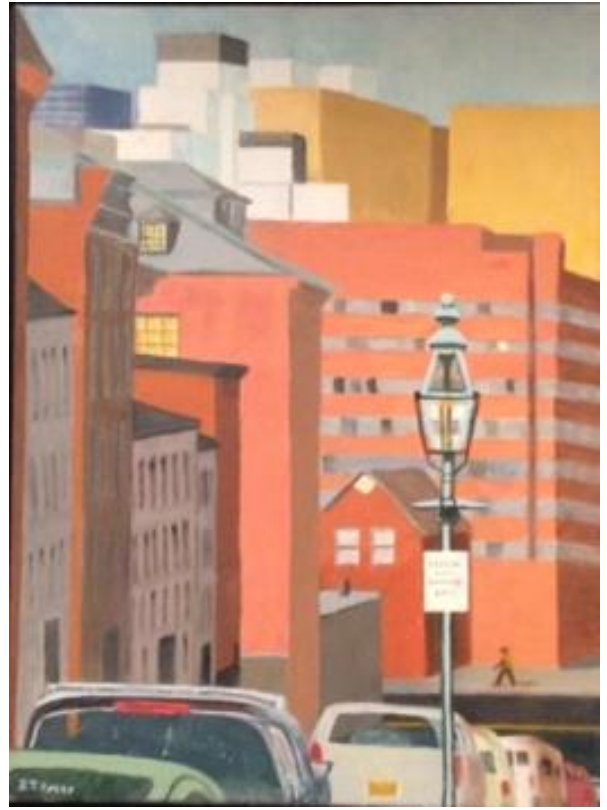

## Structures

**Gristmill in Winter, 22 x 30, watercolor**  
(Sudbury, MA at Longfellow's Wayside Inn)

**Waiting, 12 x 16, watercolor**

**Grist Mill Bridge, 24 x 18, watercolor**

**Nova Scotia Farm, 20 x 16, oil on canvas**

**Quiet at the Cape, 8 x 10, oil on canvas**

**From a Cambridge Window, 18 x 24, acrylic on canvas  
(Somerville, MA)**

**Last Patch of Winter Snow, 18 x 24, oil on canvas**

**Beacon Hill on the Charles, 16 x 20, oil on canvas**

**Saxonville Old Mill Bell Tower, 16 x 20, oil on canvas**

**Home in Connecticut, acrylic**

1635 Bridge at Wayside Inn, 14 x 18, acrylic

Beacon Hill to Mass General Hospital, 24 x 18  
Oil on canvas

Home and Garden, 12 x 12, oil on canvas  
(Concord, MA)

Next Door Neighbor's House, 9 x 12, oil on board

**Old Shooting Lodge, Yorkshire, 12 x 20, oil**