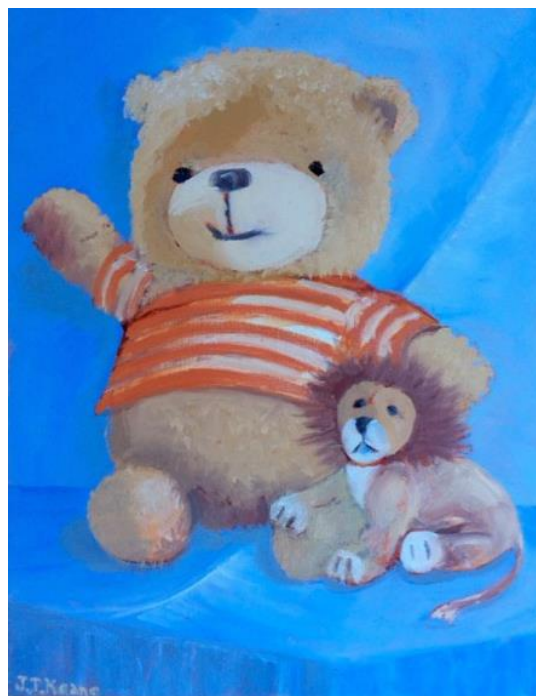

Still Life

Apple and Bowl, 8 x 10, oil on canvas

1970's SuperTacks, 11 x 14, oil on canvas

Some Old Favorites, 9 x 10, acrylic

Time and a Half Off, 9 x 9, acrylic

Jam and Jelly Time, 18 x 24, oil on canvas

Concentration, 14 x 16, charcoal study

Glass Items Related, 9 x 12, oil on canvas

Wine and Lunch, 9 x 12, oil on canvas

Pals, 18 x 14, oil on canvas